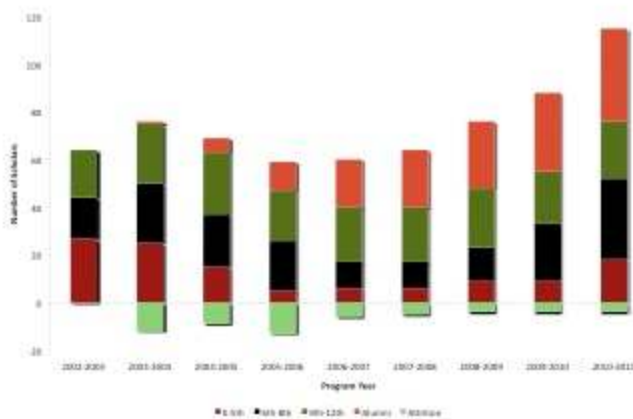

Grade Level of Scholars and Alumni