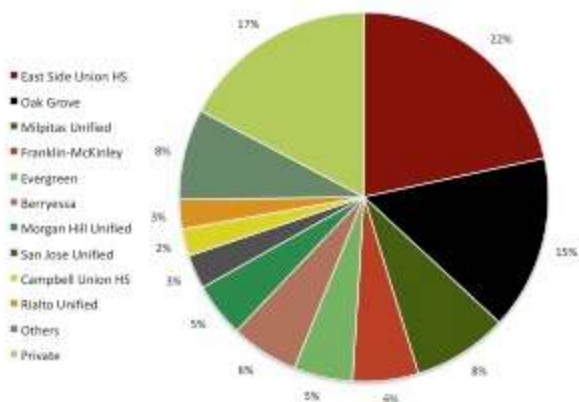

GSP Fact Sheet

Since its inception in 2002, the Greene Scholars Program has served over 300 students representing 23 different school districts plus 23 private schools primarily from Santa Clara County, CA

Participation in Top 10 School Districts

During this period, Scholars have attended 116 different schools while in GSP, specifically 45 Elementary Schools [39%], 39 Middle Schools [33%], and 32 High Schools [28%]. 100% of the Greene Scholars are youth of African ancestry. 53% have been female and 47% male.