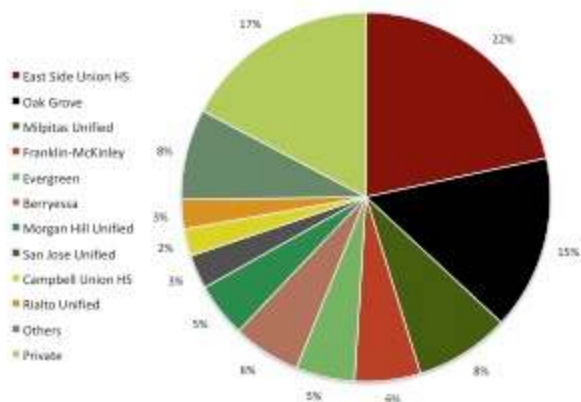

GSP Fact Sheet

Since its inception in 2002, the Greene Scholars Program has served over 300 students representing 23 different school districts plus 23 private schools primarily from Santa Clara County, CA

Participation in Top 10 School Districts

During this period, Scholars have attended 116 different schools while in GSP, specifically 45 Elementary Schools [39%], 39 Middle Schools [33%], and 32 High Schools [28%]. 100% of the Greene Scholars are youth of African ancestry. 53% have been female and 47% male.