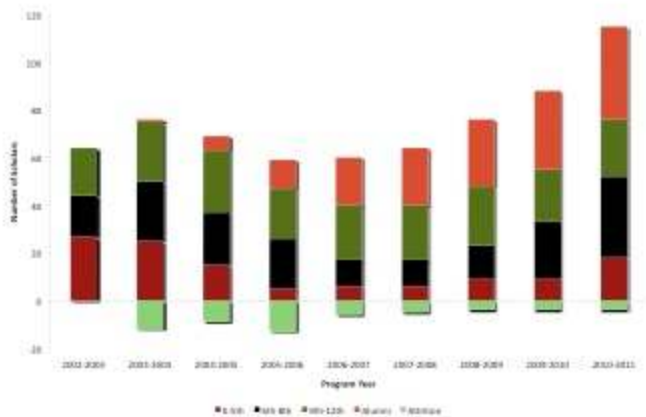

Grade Level of Scholars and Alumni